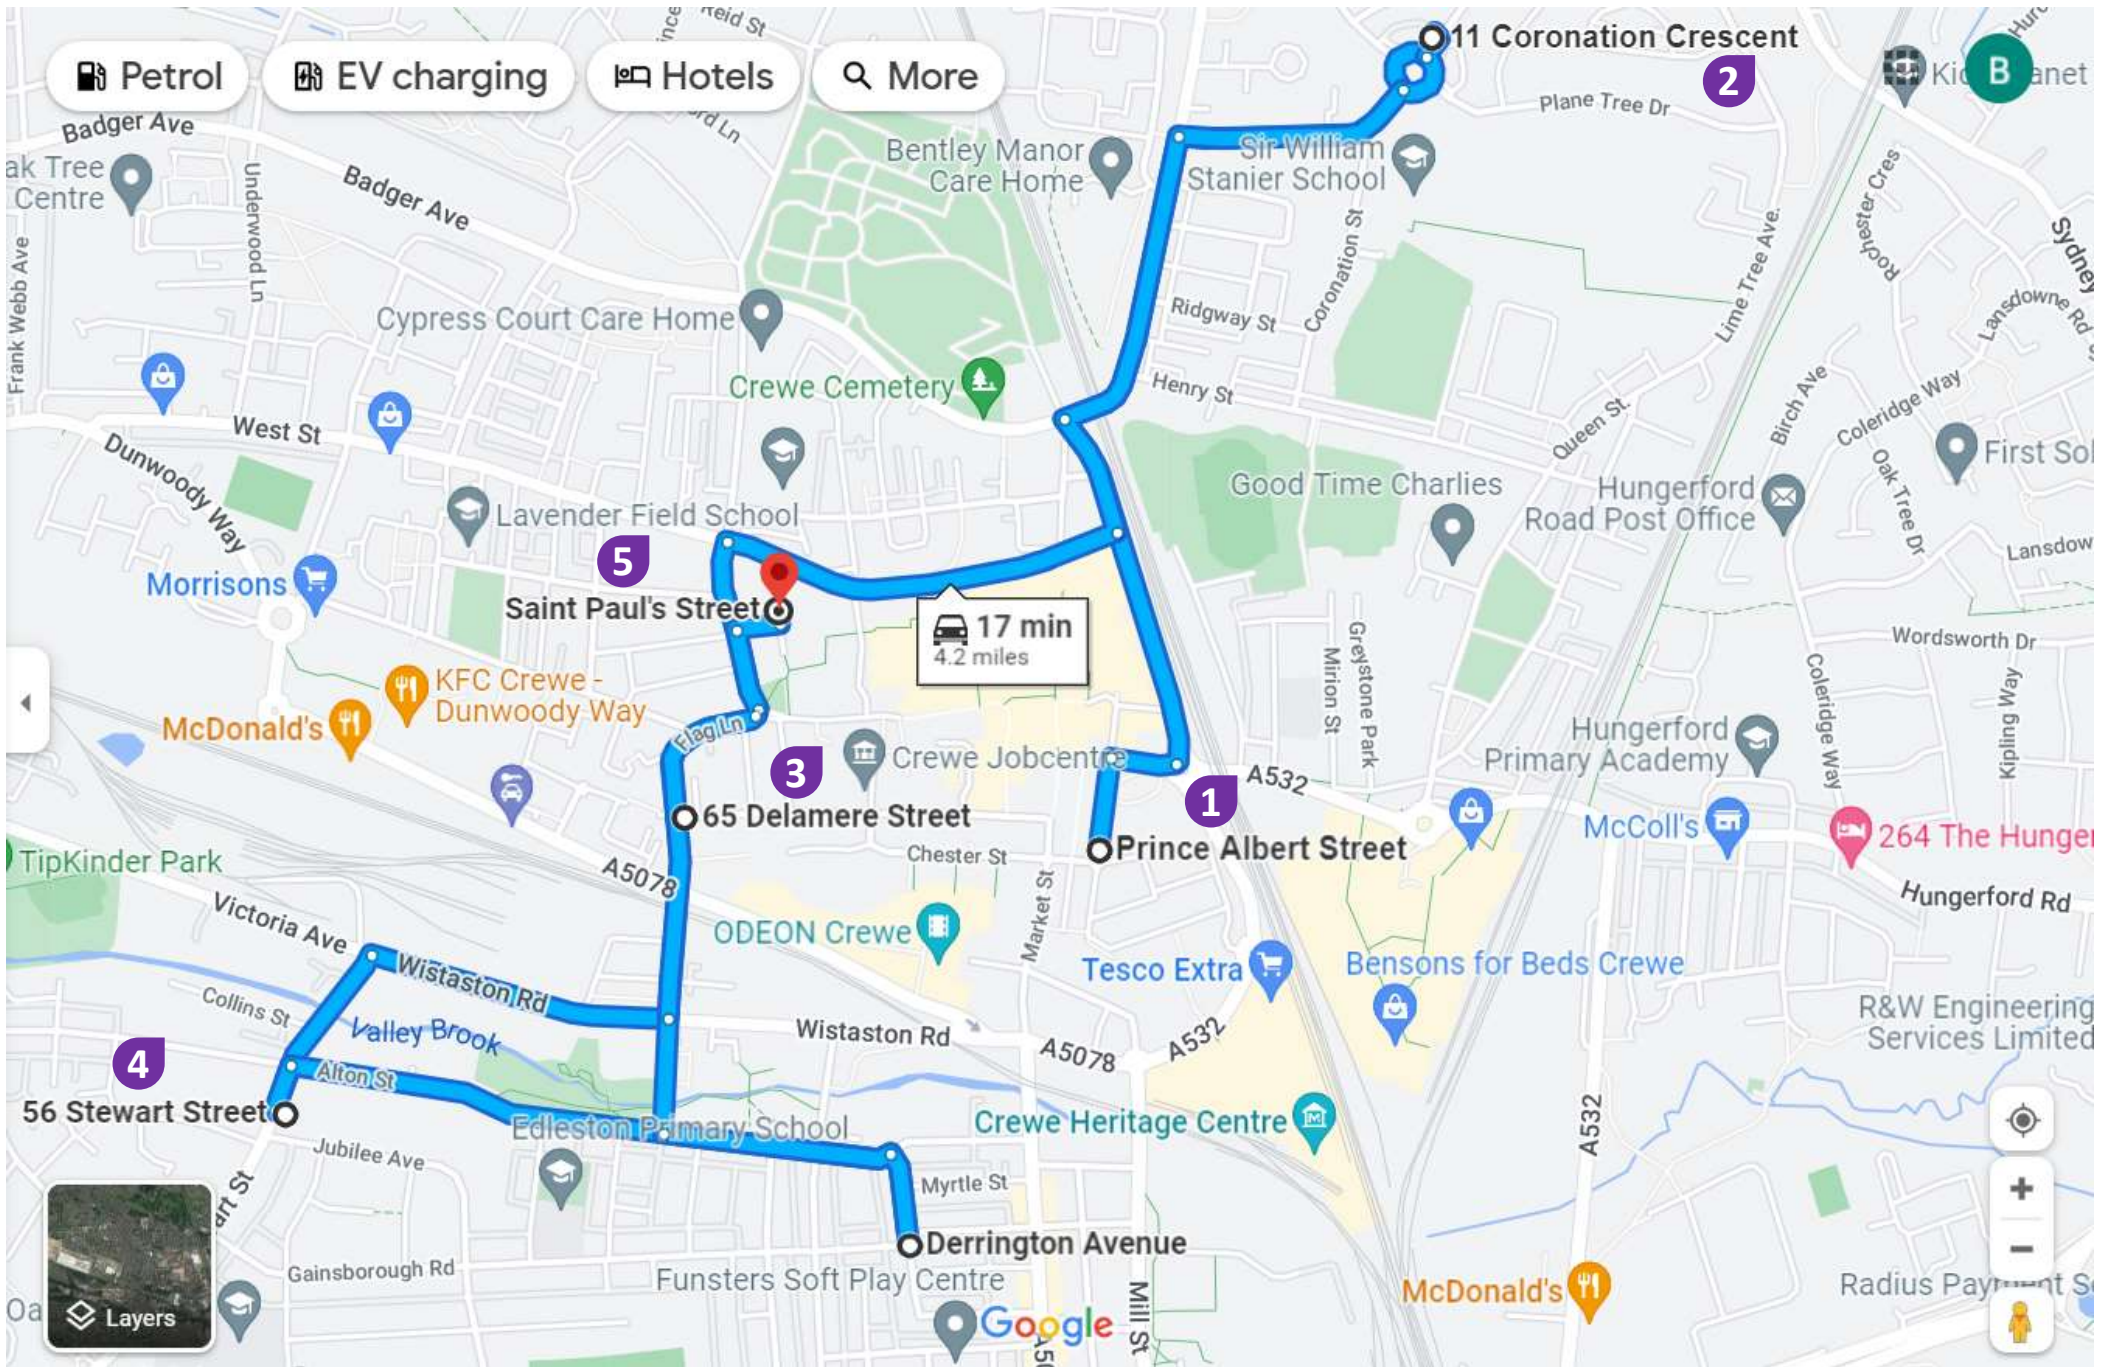

Petrol

EV charging

Hotels

More

11 Coronation Crescent

2

Bentley Manor Care Home

Sir William Stanier School

Cypress Court Care Home

Crewe Cemetery

Lavender Field School

Good Time Charlies

Hungerford Road Post Office

West St

Morrisons

Saint Paul's Street

McDonald's
KFC Crewe - Dunwoody Way

17 min
4.2 miles

Crewe Jobcentre

Hungerford Primary Academy

65 Delamere Street

Prince Albert Street

McColl's

264 The Hungerford Rd

ODEON Crewe

Tesco Extra

Bensons for Beds Crewe

R&W Engineering Services Limited

Victoria Ave

Wistaston Rd

Wistaston Rd

Market St

Crewe Heritage Centre

4

56 Stewart Street

Edleston Primary School

Derrington Avenue

Funsters Soft Play Centre

McDonald's

Radius Payment S

Google